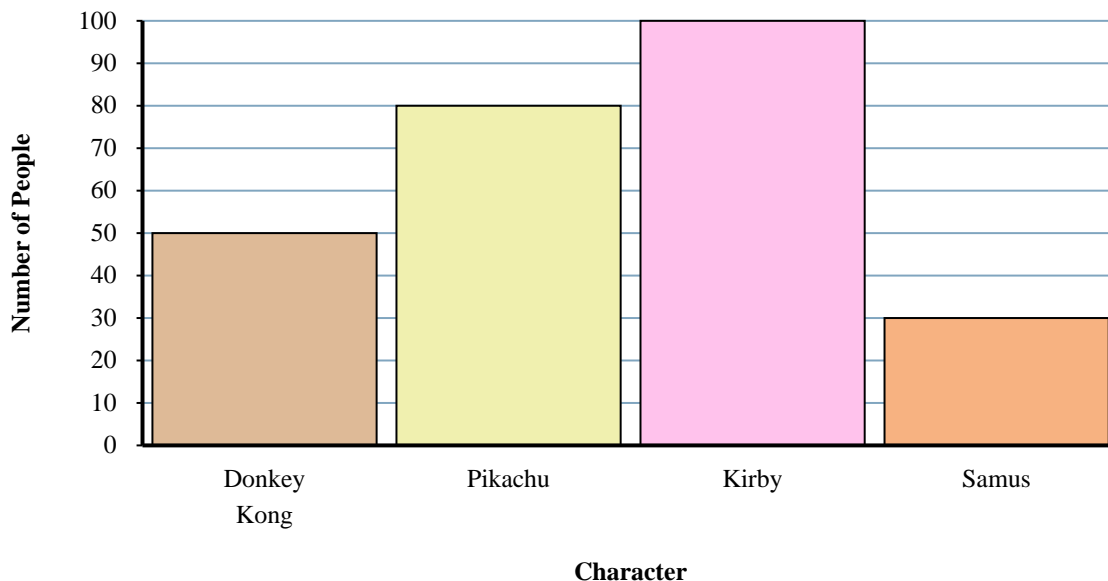

Solve each problem.

Favorite Game Characters

Answers

1. _____
2. _____
3. _____
4. _____
5. _____
6. _____
7. _____
8. _____
9. _____
10. _____

- 1) Which character did the fewest number of people say was their favorite?
- 2) Did more people like Kirby or Samus?
- 3) How many people liked Pikachu the best?
- 4) How many people total answered the poll?
- 5) Did fewer people like Samus or Pikachu?
- 6) How many fewer people liked Samus than liked Donkey Kong?
- 7) Which character did the largest number of people say was their favorite?
- 8) How many more people liked Pikachu than liked Donkey Kong?
- 9) What is the difference in the number of people who liked Donkey Kong and the number who liked Kirby?
- 10) Which character did exactly 100 people say was their favorite?

Solve each problem.

Favorite Game Characters

Answers

1. Samus
2. Kirby
3. 80
4. 260
5. Samus
6. 20
7. Kirby
8. 30
9. 50
10. Kirby

- 1) Which character did the fewest number of people say was their favorite?
- 2) Did more people like Kirby or Samus?
- 3) How many people liked Pikachu the best?
- 4) How many people total answered the poll?
- 5) Did fewer people like Samus or Pikachu?
- 6) How many fewer people liked Samus than liked Donkey Kong?
- 7) Which character did the largest number of people say was their favorite?
- 8) How many more people liked Pikachu than liked Donkey Kong?
- 9) What is the difference in the number of people who liked Donkey Kong and the number who liked Kirby?
- 10) Which character did exactly 100 people say was their favorite?