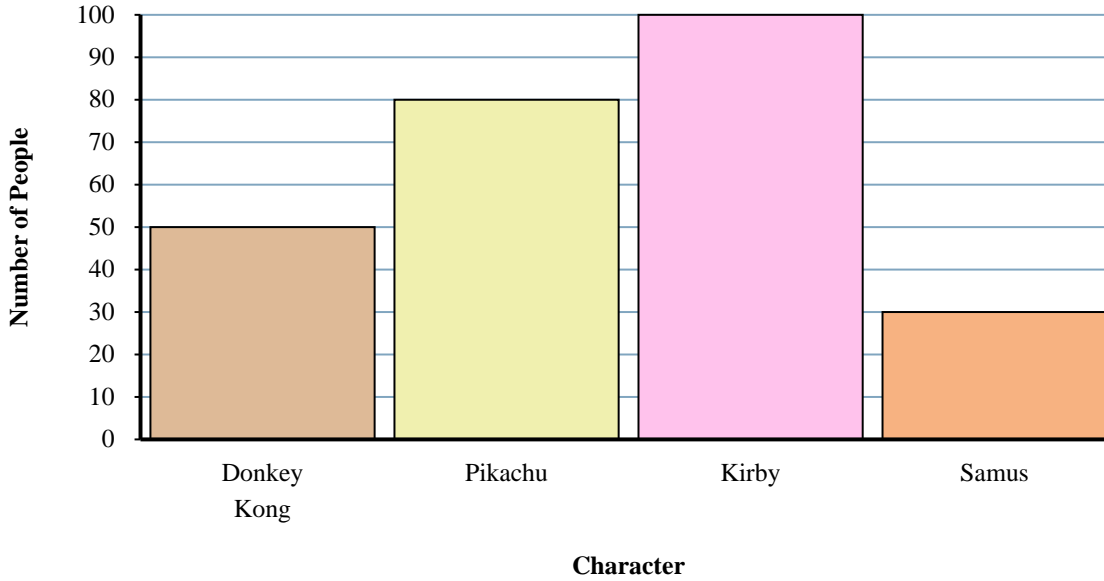

Solve each problem.

Favorite Game Characters

Answers

1. _____
2. _____
3. _____
4. _____
5. _____
6. _____
7. _____
8. _____
9. _____
10. _____

- 1) Which character did the fewest number of people say was their favorite?
- 2) Did more people like Kirby or Samus?
- 3) How many people liked Pikachu the best?
- 4) How many people total answered the poll?
- 5) Did fewer people like Samus or Pikachu?
- 6) How many fewer people liked Samus than liked Donkey Kong?
- 7) Which character did the largest number of people say was their favorite?
- 8) How many more people liked Pikachu than liked Donkey Kong?
- 9) What is the difference in the number of people who liked Donkey Kong and the number who liked Kirby?
- 10) Which character did exactly 100 people say was their favorite?

Solve each problem.

Favorite Game Characters

Answers

1. Samus
2. Kirby
3. 80
4. 260
5. Samus
6. 20
7. Kirby
8. 30
9. 50
10. Kirby

- 1) Which character did the fewest number of people say was their favorite?
- 2) Did more people like Kirby or Samus?
- 3) How many people liked Pikachu the best?
- 4) How many people total answered the poll?
- 5) Did fewer people like Samus or Pikachu?
- 6) How many fewer people liked Samus than liked Donkey Kong?
- 7) Which character did the largest number of people say was their favorite?
- 8) How many more people liked Pikachu than liked Donkey Kong?
- 9) What is the difference in the number of people who liked Donkey Kong and the number who liked Kirby?
- 10) Which character did exactly 100 people say was their favorite?